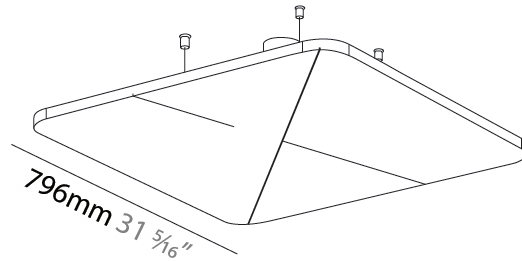

GENERAL

Series: Quantum Acoustic Light Panel
Brand: Prolicht
Division: Architectural
Mounting Type: Suspension
Mounting Location: Ceiling
Subcategory: Acoustic

PHYSICAL

Shape: Round
Length (mm): 796
Length (in): 31 ⁵/₁₆
Width (mm): 796
Width (in): 31 ⁵/₁₆
Height (mm): 54
Height (in): 2 ¹/₈

Light Distribution: Indirect

Fixture Finish: SSR / BKV / CWI / CRY / HAB / UFT / ITA / RUA / FTG / MYG / LOD / PUS / FRO / FUP / KIA / POP / BLS / SPG / MEY / GOH / GUM / CHC / COM / ABZ / JAG / OBR / MOS / ROR

Accent Finish: ANC / ASH / BNA / BTC / BZE / CEL / EGG / EVG / FOG / FOS / FST / FUA / IRI / IRO / KHA / LIC / LIM / MER / MSN / MUS / ONX / PEA / PLU / POL / PPY / RAY / ROY / RST / STE / SWD / TAN / TAU

Fixture Material: Aluminum

Cable Details: 2 000mm / 78 3/4" or 6 000mm / 236 1/4" Transparent Cable

ELECTRICAL

Lamp Type: LED (Zhaga Standard)
Input Wattage (W): 12.7
Total Output Wattage (W): 11.8
Dimming: Non-Dimmable
Driver Included: Yes
Driver Location: Integrated
Driver Type: Constant Current - Universal
Driver Class: Class 2
Input Voltage (V): 120 - 277

LED

Color Temperature (°K): 2700 / 3000 / 3500 / 4000
Max. Delivered Lumen (lm): 935 / 945 / 973 / 1001
Nominal Lumen (lm): 1140 / 1152 / 1187 / 1221
CRI: >90 CRI
Lamp Life (hrs): 50000

OPTICAL

RATINGS AND CERTIFICATIONS

Certified By: CSA Certified to UL and CSA Standards
IP rating: IP20