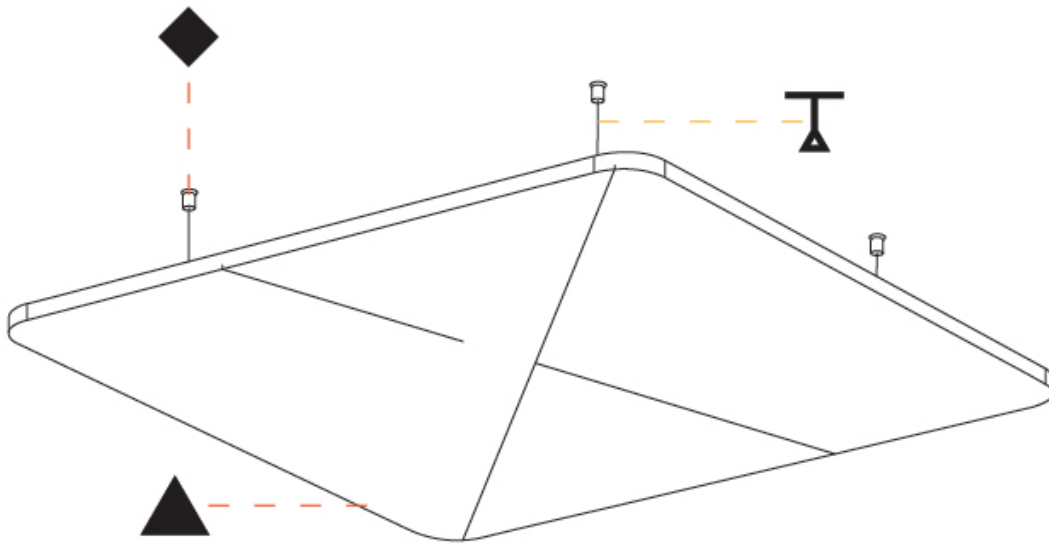

QUANTUM ACOUSTIC LIGHT PANEL SUSPENSION

A300740-

PROJECT	_____
TYPE	_____
SPECIFIER	_____
QUANTITY	_____
DATE	_____