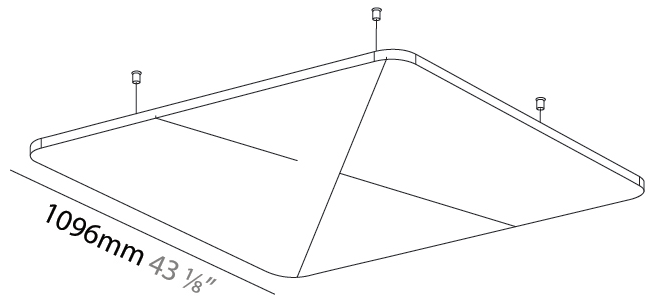

GENERAL

Series: Quantum Acoustic Light Panel
Brand: Prolicht
Division: Architectural
Mounting Type: Suspension
Mounting Location: Ceiling
Subcategory: Acoustic

PHYSICAL

Shape: Round
Length (mm): 1096
Length (in): 43 1/8
Width (mm): 1096
Width (in): 43 1/8
Height (mm): 54
Height (in): 2 1/8
Light Distribution: Indirect
Fixture Finish: SSR / BKV / CWI / CRY / HAB / UFT / ITA / RUA / FTG / MYG / LOD / PUS / FRO / FUP / KIA / POP / BLS / SPG / MEY / GOH / GUM / CHC / COM / ABZ / JAG / OBR / MOS / ROR
Accent Finish: ANC / ASH / BNA / BTC / BZE / CEL / EGG / EVG / FOG / FOS / FST / FUA / IRI / IRO / KHA / LIC / LIM / MER / MSN / MUS / ONX / PEA / PLU / POL / PPY / RAY / ROY / RST / STE / SWD / TAN / TAU

Fixture Material: Aluminum
Cable Details: 2 000mm / 78 3/4" or 6 000mm / 236 1/4" Transparent Cable

ELECTRICAL

Lamp Type: LED (Zhaga Standard)
Input Wattage (W): 31.7
Total Output Wattage (W): 29.1
Dimming: Non-Dimmable
Driver Included: Yes
Driver Location: Integrated
Driver Type: Constant Current - Universal
Driver Class: Class 2
Input Voltage (V): 120 - 277

LED

Color Temperature (°K): 2700 / 3000 / 3500 / 4000
Max. Delivered Lumen (lm): 2338 / 2362 / 2432 / 2503
Nominal Lumen (lm): 2851 / 2880 / 2966 / 3053
CRI: >90 CRI
Lamp Life (hrs): 50000

OPTICAL

RATINGS AND CERTIFICATIONS

Certified By: CSA Certified to UL and CSA Standards
IP rating: IP20