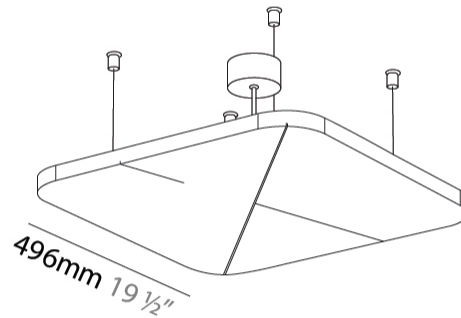

GENERAL

Series: Quantum Acoustic Light Panel
Brand: Prolicht
Division: Architectural
Mounting Type: Suspension
Mounting Location: Ceiling
Subcategory: Acoustic

PHYSICAL

Shape: Round
Length (mm): 496
Length (in): 19 1/2
Width (mm): 496
Width (in): 19 1/2
Height (mm): 54
Height (in): 2 1/8
Light Distribution: Indirect
Fixture Finish: SSR / BKV / CWI / CRY / HAB / UFT / ITA / RUA / FTG / MYG / LOD / PUS / FRO / FUP / KIA / POP / BLS / SPG / MEY / GOH / GUM / CHC / COM / ABZ / JAG / OBR / MOS / ROR
Accent Finish: ANC / ASH / BNA / BTC / BZE / CEL / EGG / EVG / FOG / FOS / FST / FUA / IRI / IRO / KHA / LIC / LIM / MER / MSN / MUS / ONX / PEA / PLU / POL / PPY / RAY / ROY / RST / STE / SWD / TAN / TAU

Fixture Material: Aluminum
Cable Details: 2 000mm / 78 3/4" or 6 000mm / 236 1/4" Transparent Cable

ELECTRICAL

Lamp Type: LED (Zhaga Standard)
Input Wattage (W): 12.7
Total Output Wattage (W): 11.8
Dimming: Non-Dimmable
Driver Included: Yes
Driver Location: Integrated
Driver Type: Constant Current - Universal
Driver Class: Class 2
Input Voltage (V): 120 - 277

LED

Color Temperature (°K): 2700 / 3000 / 3500 / 4000
Max. Delivered Lumen (lm): 935 / 945 / 973 / 1001
Nominal Lumen (lm): 1140 / 1152 / 1187 / 1221
CRI: >90 CRI
Lamp Life (hrs): 50000

OPTICAL

RATINGS AND CERTIFICATIONS

Certified By: CSA Certified to UL and CSA Standards
IP rating: IP20