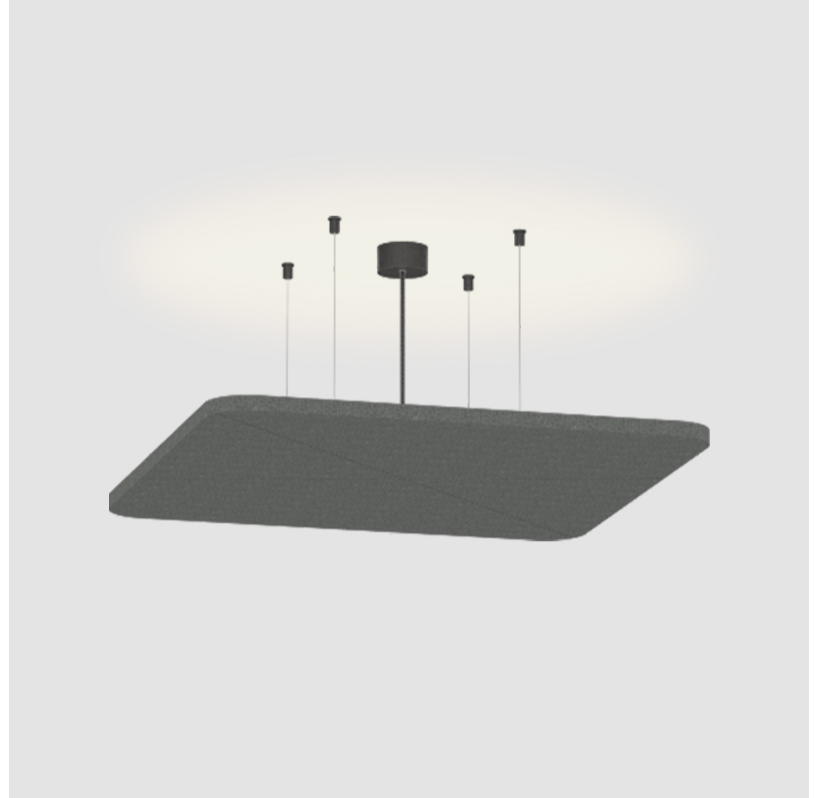

GENERAL

Series: Quantum Acoustic Light Panel
Brand: Prolicht
Division: Architectural
Mounting Type: Suspension
Mounting Location: Ceiling
Subcategory: Acoustic

PHYSICAL

Shape: Round
Length (mm): 796
Length (in): 31 ⁵/₁₆
Width (mm): 796
Width (in): 31 ⁵/₁₆
Height (mm): 54
Height (in): 2 ¹/₈

Light Distribution: Indirect

Fixture Finish: SSR / BKV / CWI / CRY / HAB / UFT / ITA / RUA / FTG / MYG / LOD / PUS / FRO / FUP / KIA / POP / BLS / SPG / MEY / GOH / GUM / CHC / COM / ABZ / JAG / OBR / MOS / ROR

Accent Finish: ANC / ASH / BNA / BTC / BZE / CEL / EGG / EVG / FOG / FOS / FST / FUA / IRI / IRO / KHA / LIC / LIM / MER / MSN / MUS / ONX / PEA / PLU / POL / PPY / RAY / ROY / RST / STE / SWD / TAN / TAU

Fixture Material: Aluminum

Cable Details: 2 000mm / 78 3/4" or 6 000mm / 236 1/4" Transparent Cable

ELECTRICAL

Lamp Type: LED (Zhaga Standard)
Input Wattage (W): 12.7
Total Output Wattage (W): 11.8
Dimming: Non-Dimmable
Driver Included: Yes
Driver Location: Integrated
Driver Type: Constant Current - Universal
Driver Class: Class 2
Input Voltage (V): 120 - 277

LED

Color Temperature (°K): 2700 / 3000 / 3500 / 4000
Max. Delivered Lumen (lm): 935 / 945 / 973 / 1001
Nominal Lumen (lm): 1140 / 1152 / 1187 / 1221
CRI: >90 CRI
Lamp Life (hrs): 50000

OPTICAL

RATINGS AND CERTIFICATIONS

Certified By: CSA Certified to UL and CSA Standards
IP rating: IP20