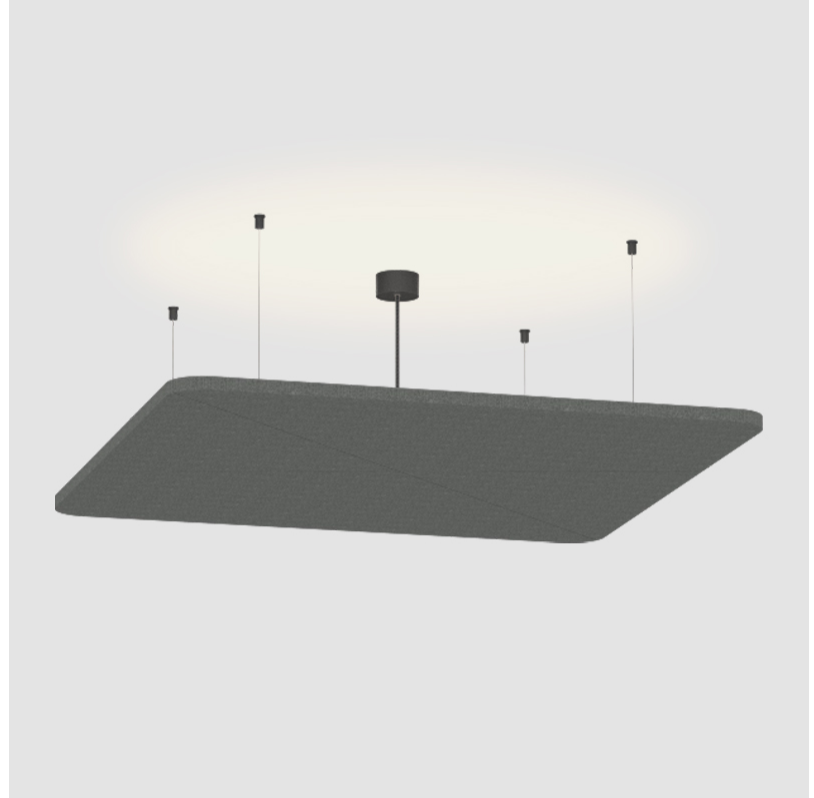

GENERAL

Series: Quantum Acoustic Light Panel
Brand: Prolicht
Division: Architectural
Mounting Type: Suspension
Mounting Location: Ceiling
Subcategory: Acoustic

PHYSICAL

Shape: Round
Length (mm): 1096
Length (in): 43 1/8
Width (mm): 1096
Width (in): 43 1/8
Height (mm): 54
Height (in): 2 1/8
Light Distribution: Indirect
Fixture Finish: SSR / BKV / CWI / CRY / HAB / UFT / ITA / RUA / FTG / MYG / LOD / PUS / FRO / FUP / KIA / POP / BLS / SPG / MEY / GOH / GUM / CHC / COM / ABZ / JAG / OBR / MOS / ROR
Accent Finish: ANC / ASH / BNA / BTC / BZE / CEL / EGG / EVG / FOG / FOS / FST / FUA / IRI / IRO / KHA / LIC / LIM / MER / MSN / MUS / ONX / PEA / PLU / POL / PPY / RAY / ROY / RST / STE / SWD / TAN / TAU

Fixture Material: Aluminum
Cable Details: 2 000mm / 78 3/4" or 6 000mm / 236 1/4" Transparent Cable

ELECTRICAL

Lamp Type: LED (Zhaga Standard)
Input Wattage (W): 31.7
Total Output Wattage (W): 29.1
Dimming: Non-Dimmable
Driver Included: Yes
Driver Location: Integrated
Driver Type: Constant Current - Universal
Driver Class: Class 2
Input Voltage (V): 120 - 277

LED

Color Temperature (°K): 2700 / 3000 / 3500 / 4000
Max. Delivered Lumen (lm): 2338 / 2362 / 2432 / 2503
Nominal Lumen (lm): 2851 / 2880 / 2966 / 3053
CRI: >90 CRI
Lamp Life (hrs): 50000

OPTICAL

RATINGS AND CERTIFICATIONS

Certified By: CSA Certified to UL and CSA Standards
IP rating: IP20